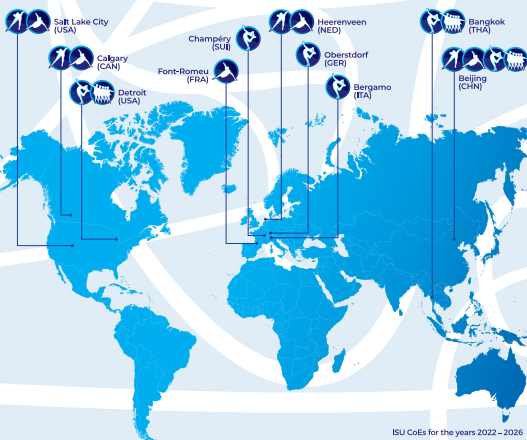

Center of Excellence

Worldwide Training, Coaching and Development Network

Recognized by the ISU, ISU Centers of Excellence (CoE) provide an overall environment of high-quality facilities, skating services, coaching and training activities, research and innovation, servicing high-performance and long-term development of Skaters, Coaches, Officials, and experts while engaging with multiple ISU Members.