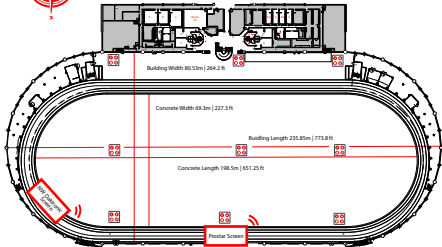

East Loading Dock
Scan QR Code
for Google Map

West Loading Dock
Scan QR Code
for Google Map

Legend

- Locker Room 7 (Women)
- Locker Room 8 (Women)
- Locker Room 9 (Women)
- Locker Room 4 (Men)
- Locker Room 4A (Men)
- Locker Room 5 (Men)
- Locker Room 5A (Men)
- Locker Room A (Undesignated)
- Locker Room B (Undesignated)
- Locker Room C (Undesignated)
- Locker Room D (Undesignated)

- Women's Washroom
- Men's Washroom
- Gender Neutral
- Gender Neutral (Accessible)
- Room 54
- Power Access (60 amp)

- NorthWest Daktronic Arena LED Screen**
1920x1080 Resolution
- ProStar Central Daktronic Arena LED Screen**
1920x1080 Resolution
- Bleachers (Each is 77' wide x 16') x 22 total

- West Loading Dock (10'2")**
Main event access
Ground Level access only
(i.e. no raised platform)

- East Loading Dock (10'2")**
Ground Level access only
(i.e. no raised platform)